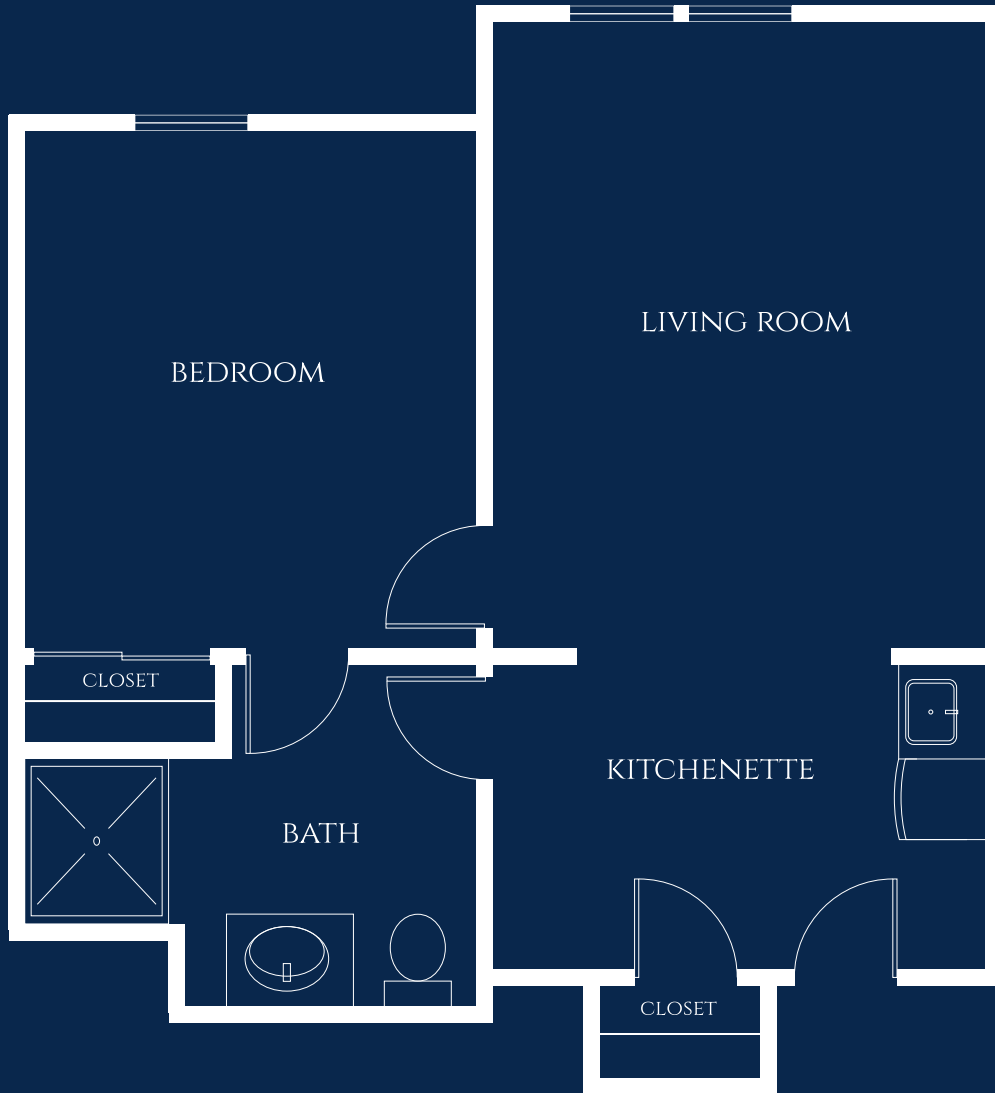

Dahlia

ONE BEDROOM
STARTING AT 518 SQ. FT.

1/4" = 1'0"
All plans and dimensions are approximate.

IVY PARK
at San Jose