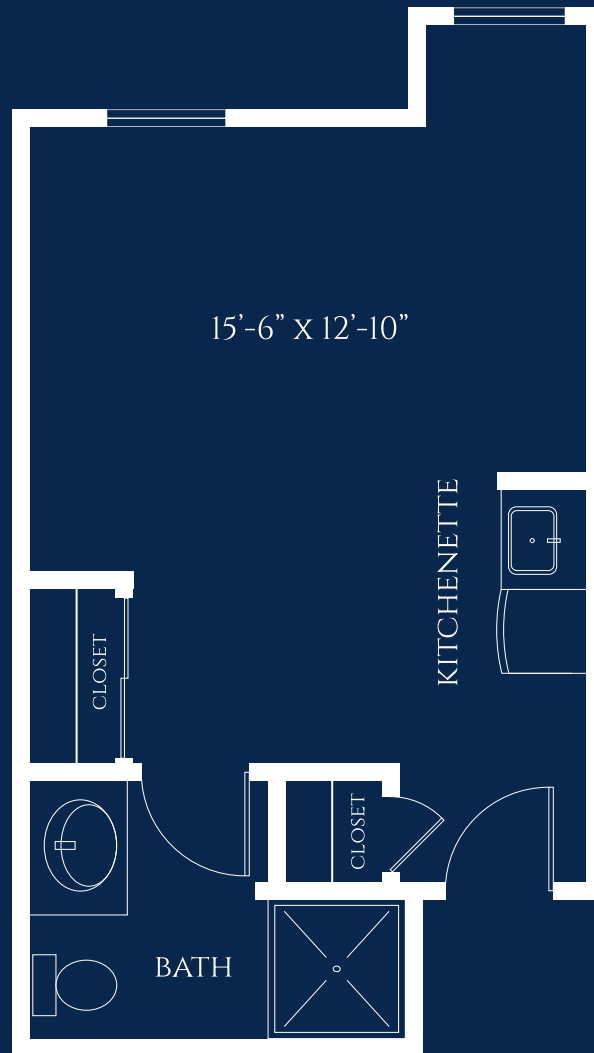

Freesia

PRIVATE STUDIO

STARTING AT 372 SQ. FT.

1/4" = 1'0"
All plans and dimensions are approximate.

IVY PARK
at San Jose